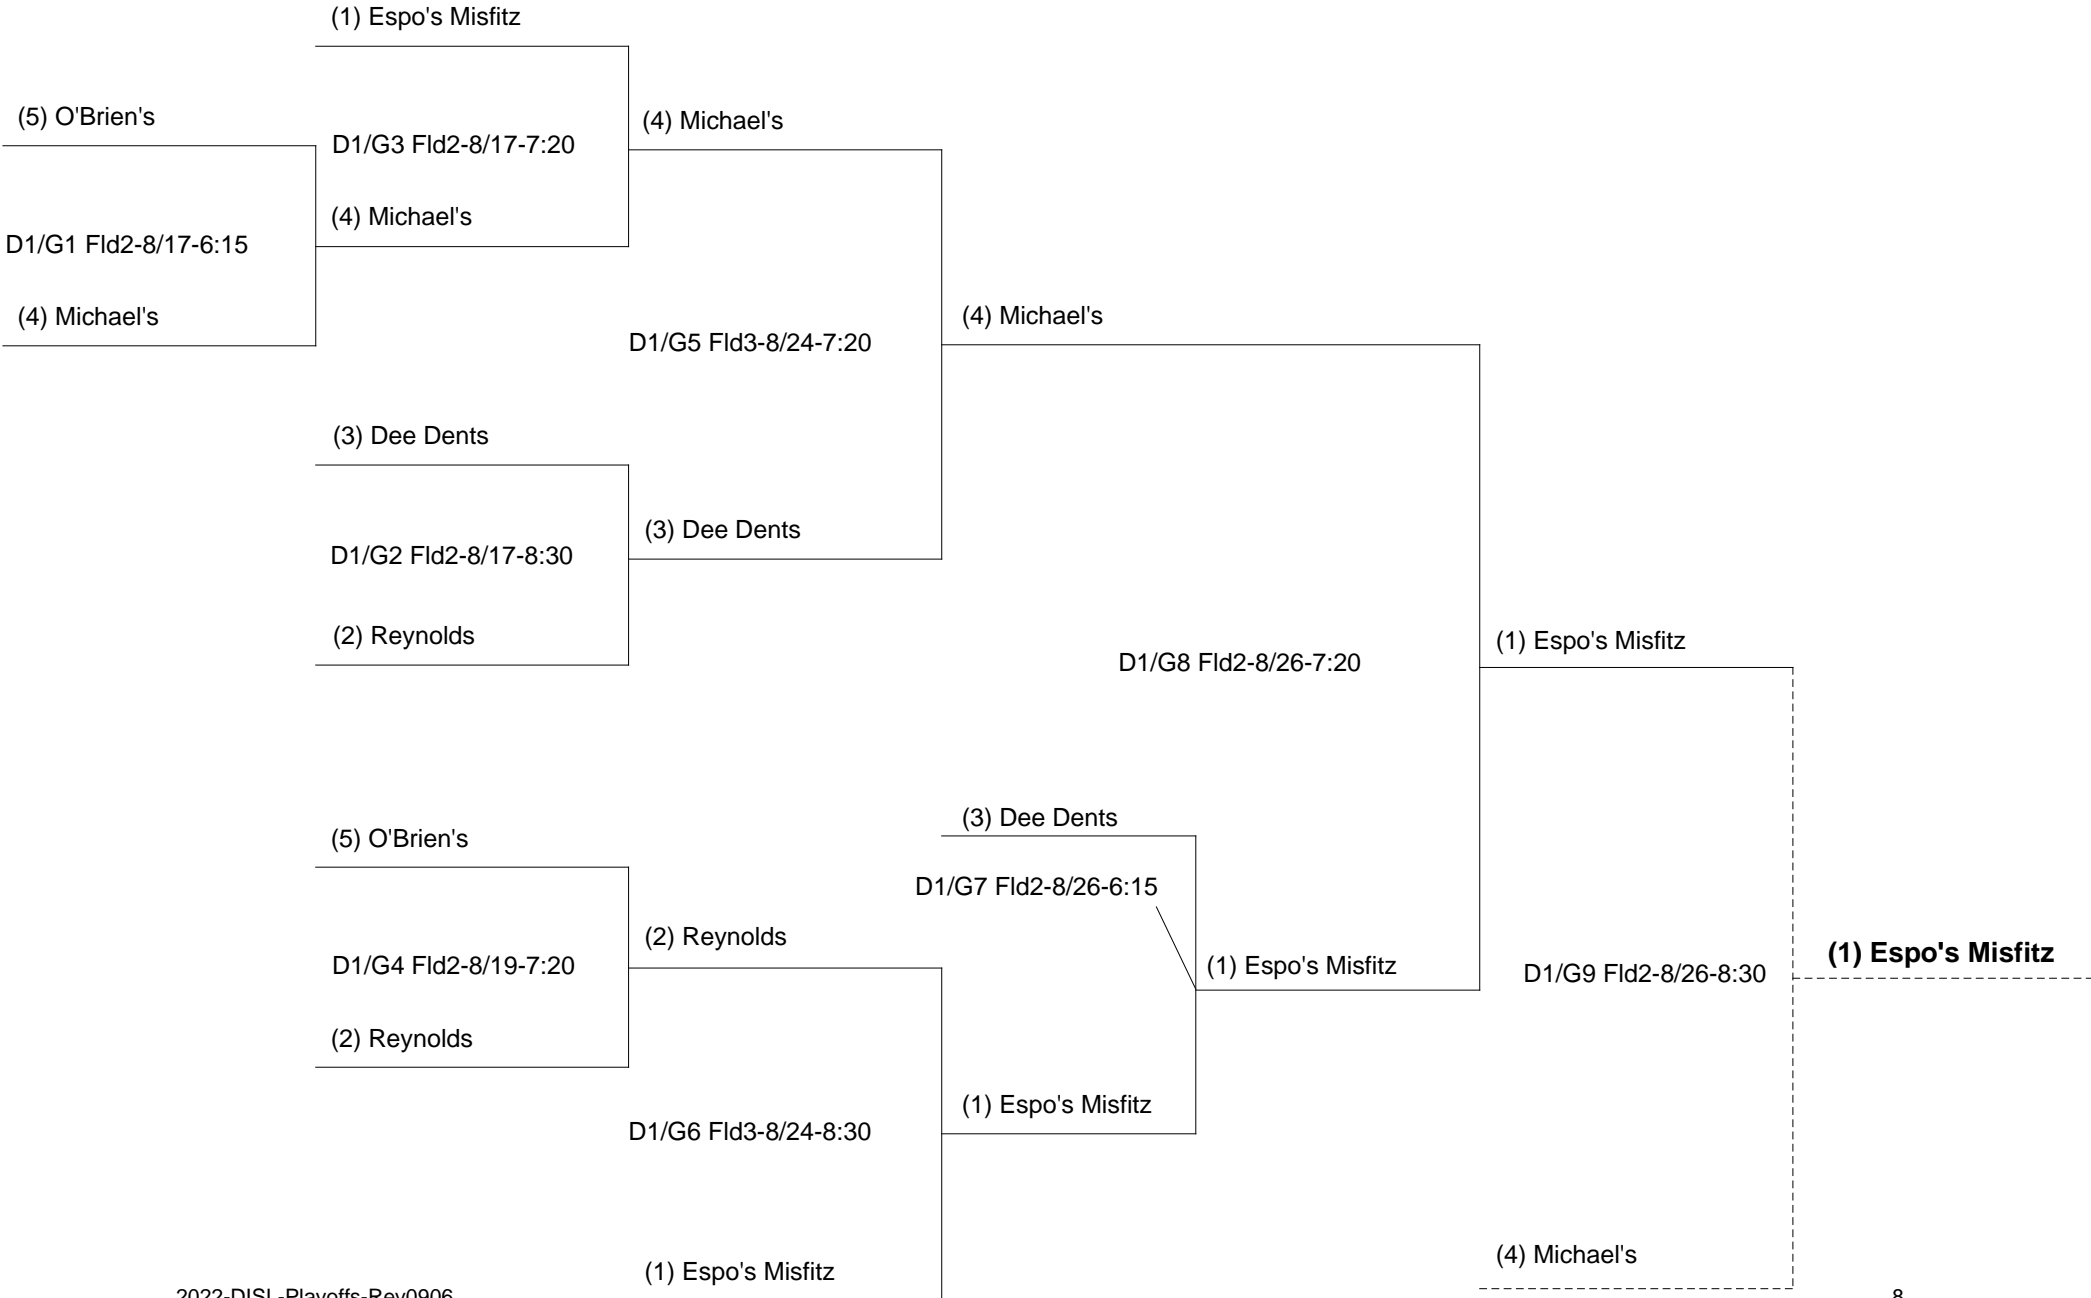

2022 Danbury Indy Playoffs

Division 1