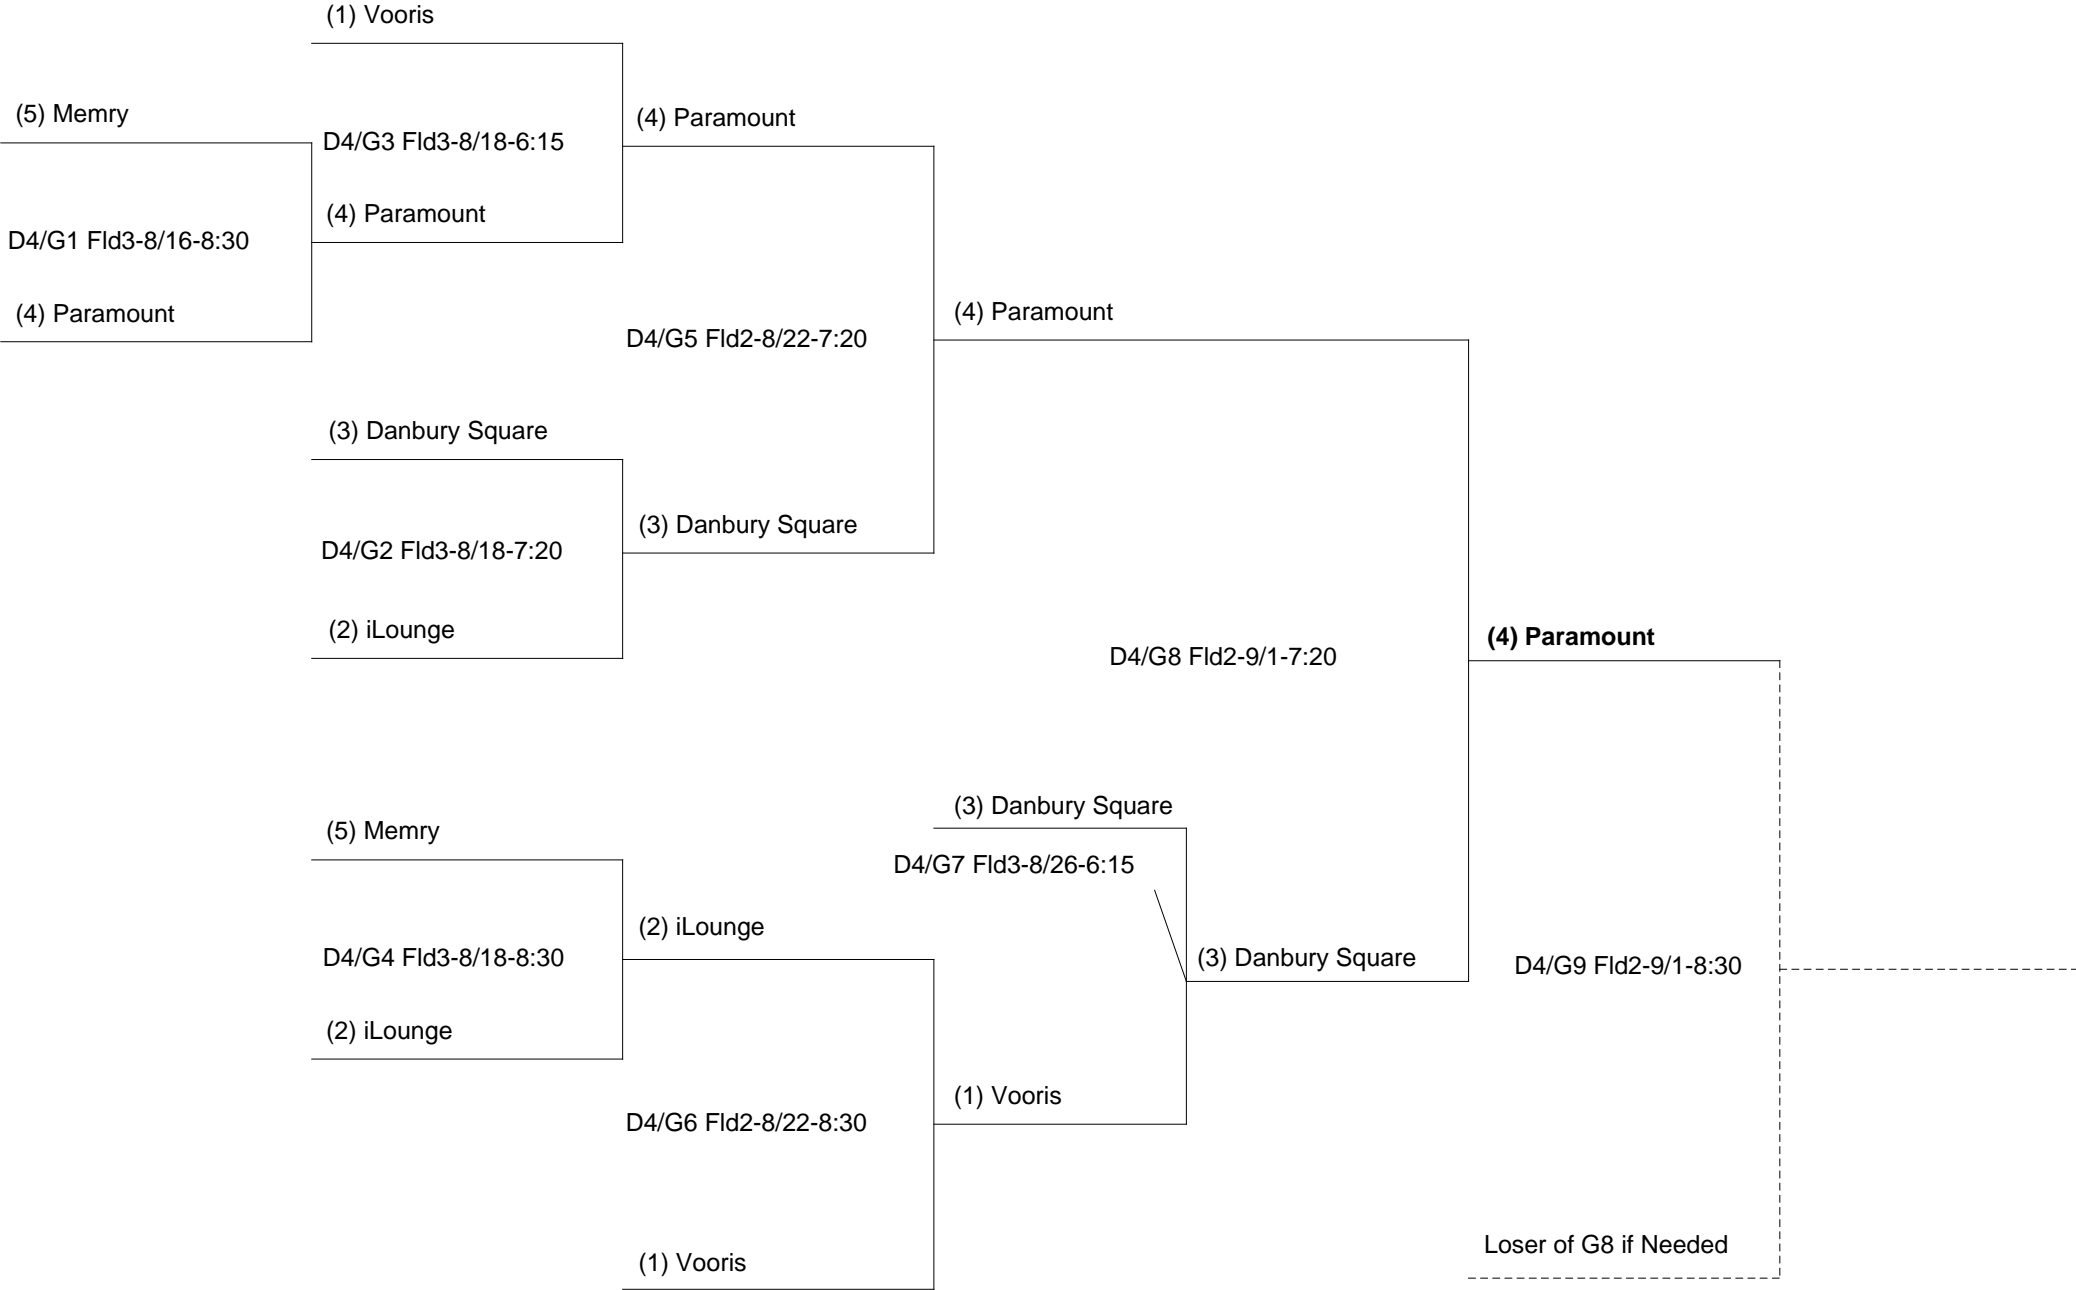

2022 Danbury Indy Playoffs

Division 4