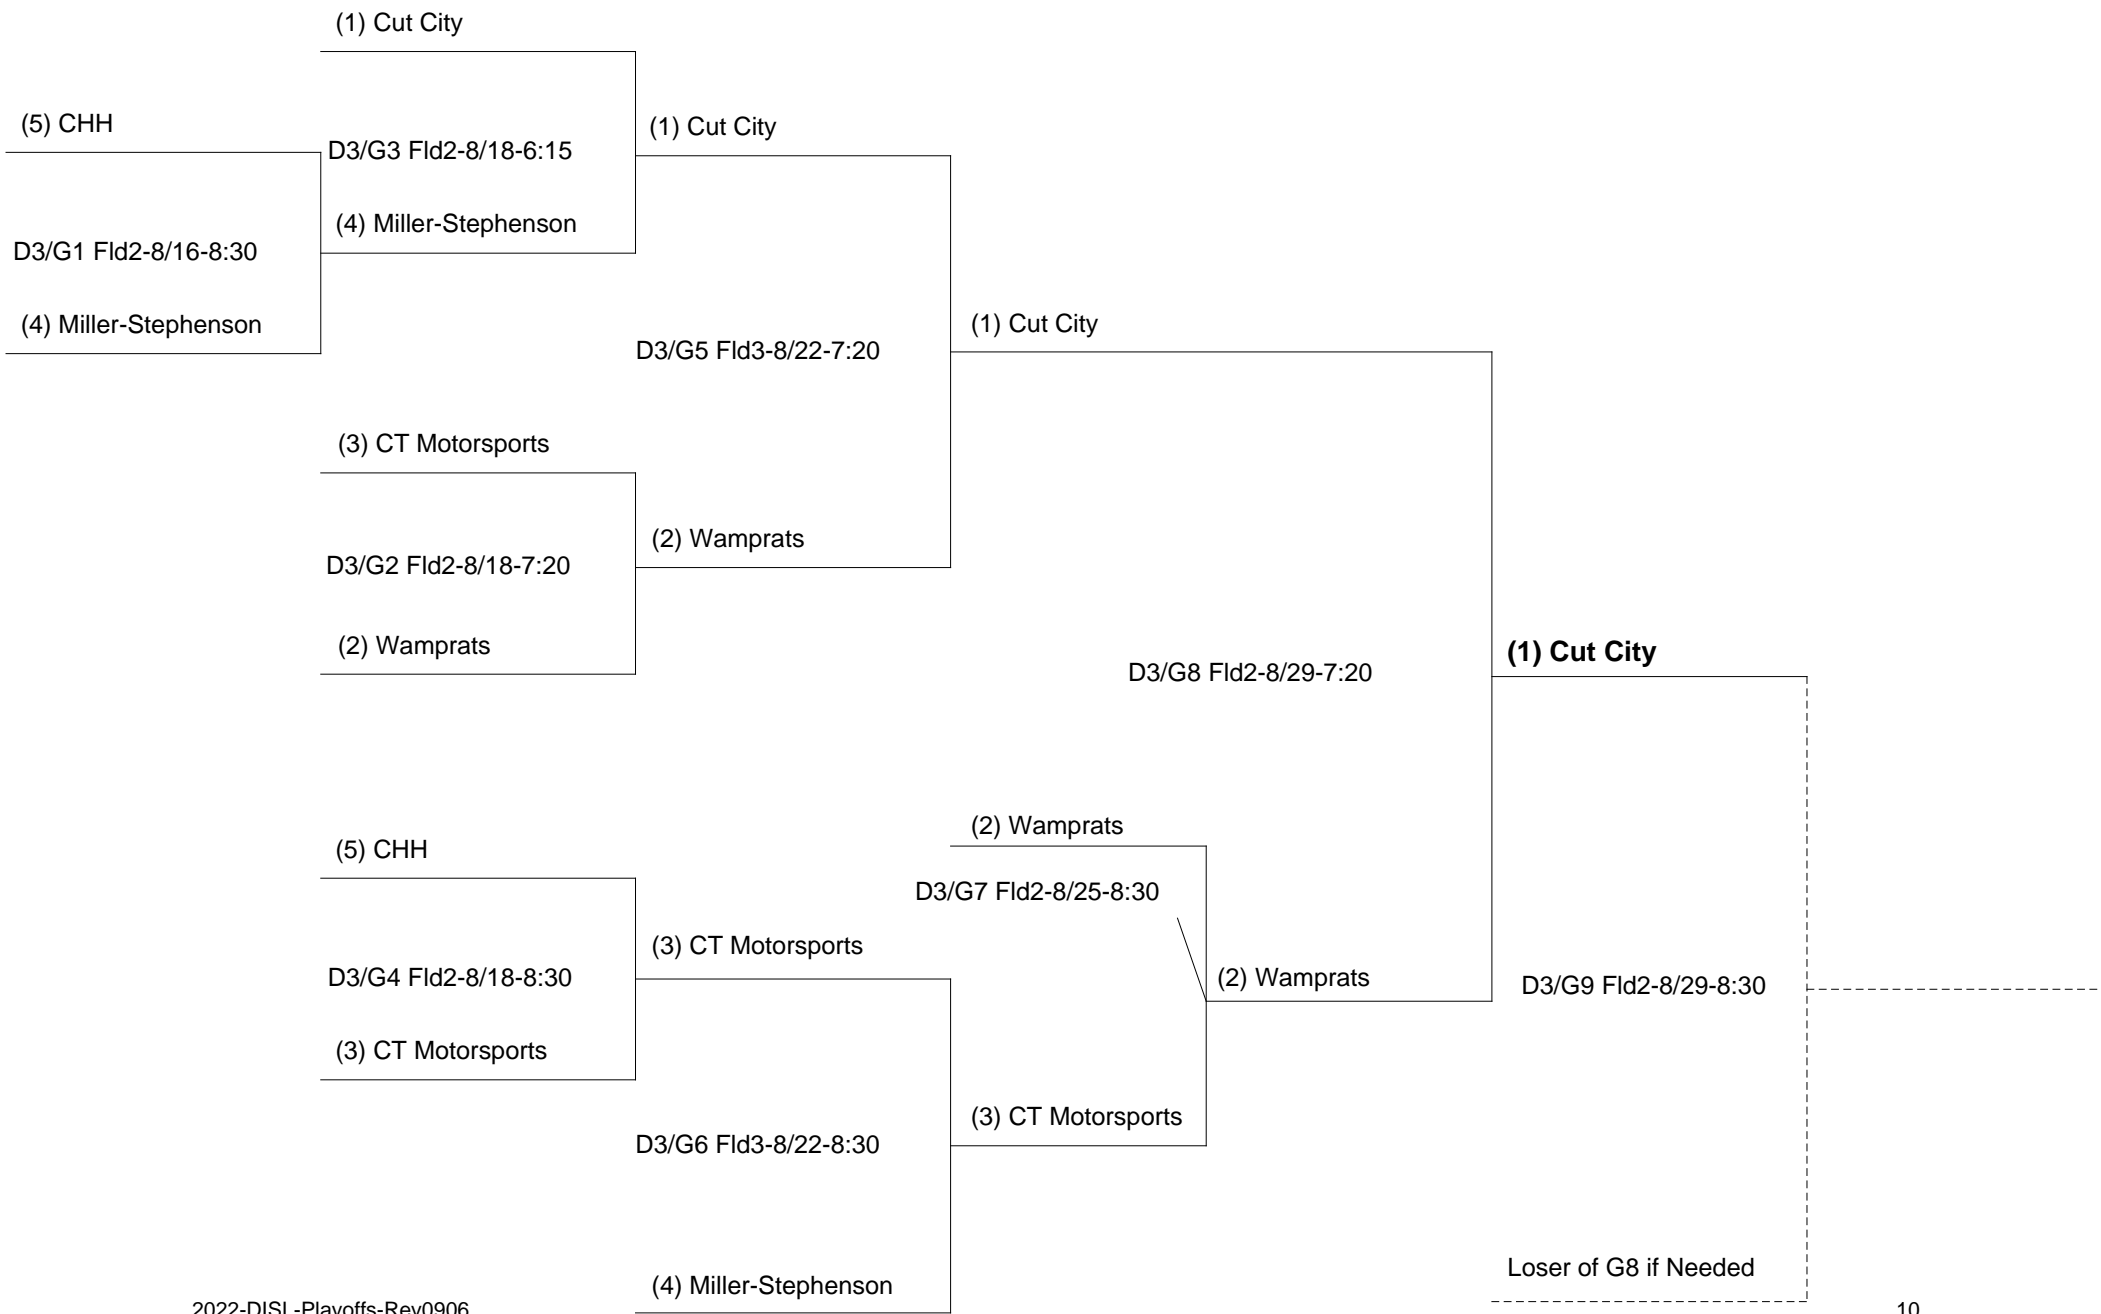

2022 Danbury Indy Playoffs

Division 3