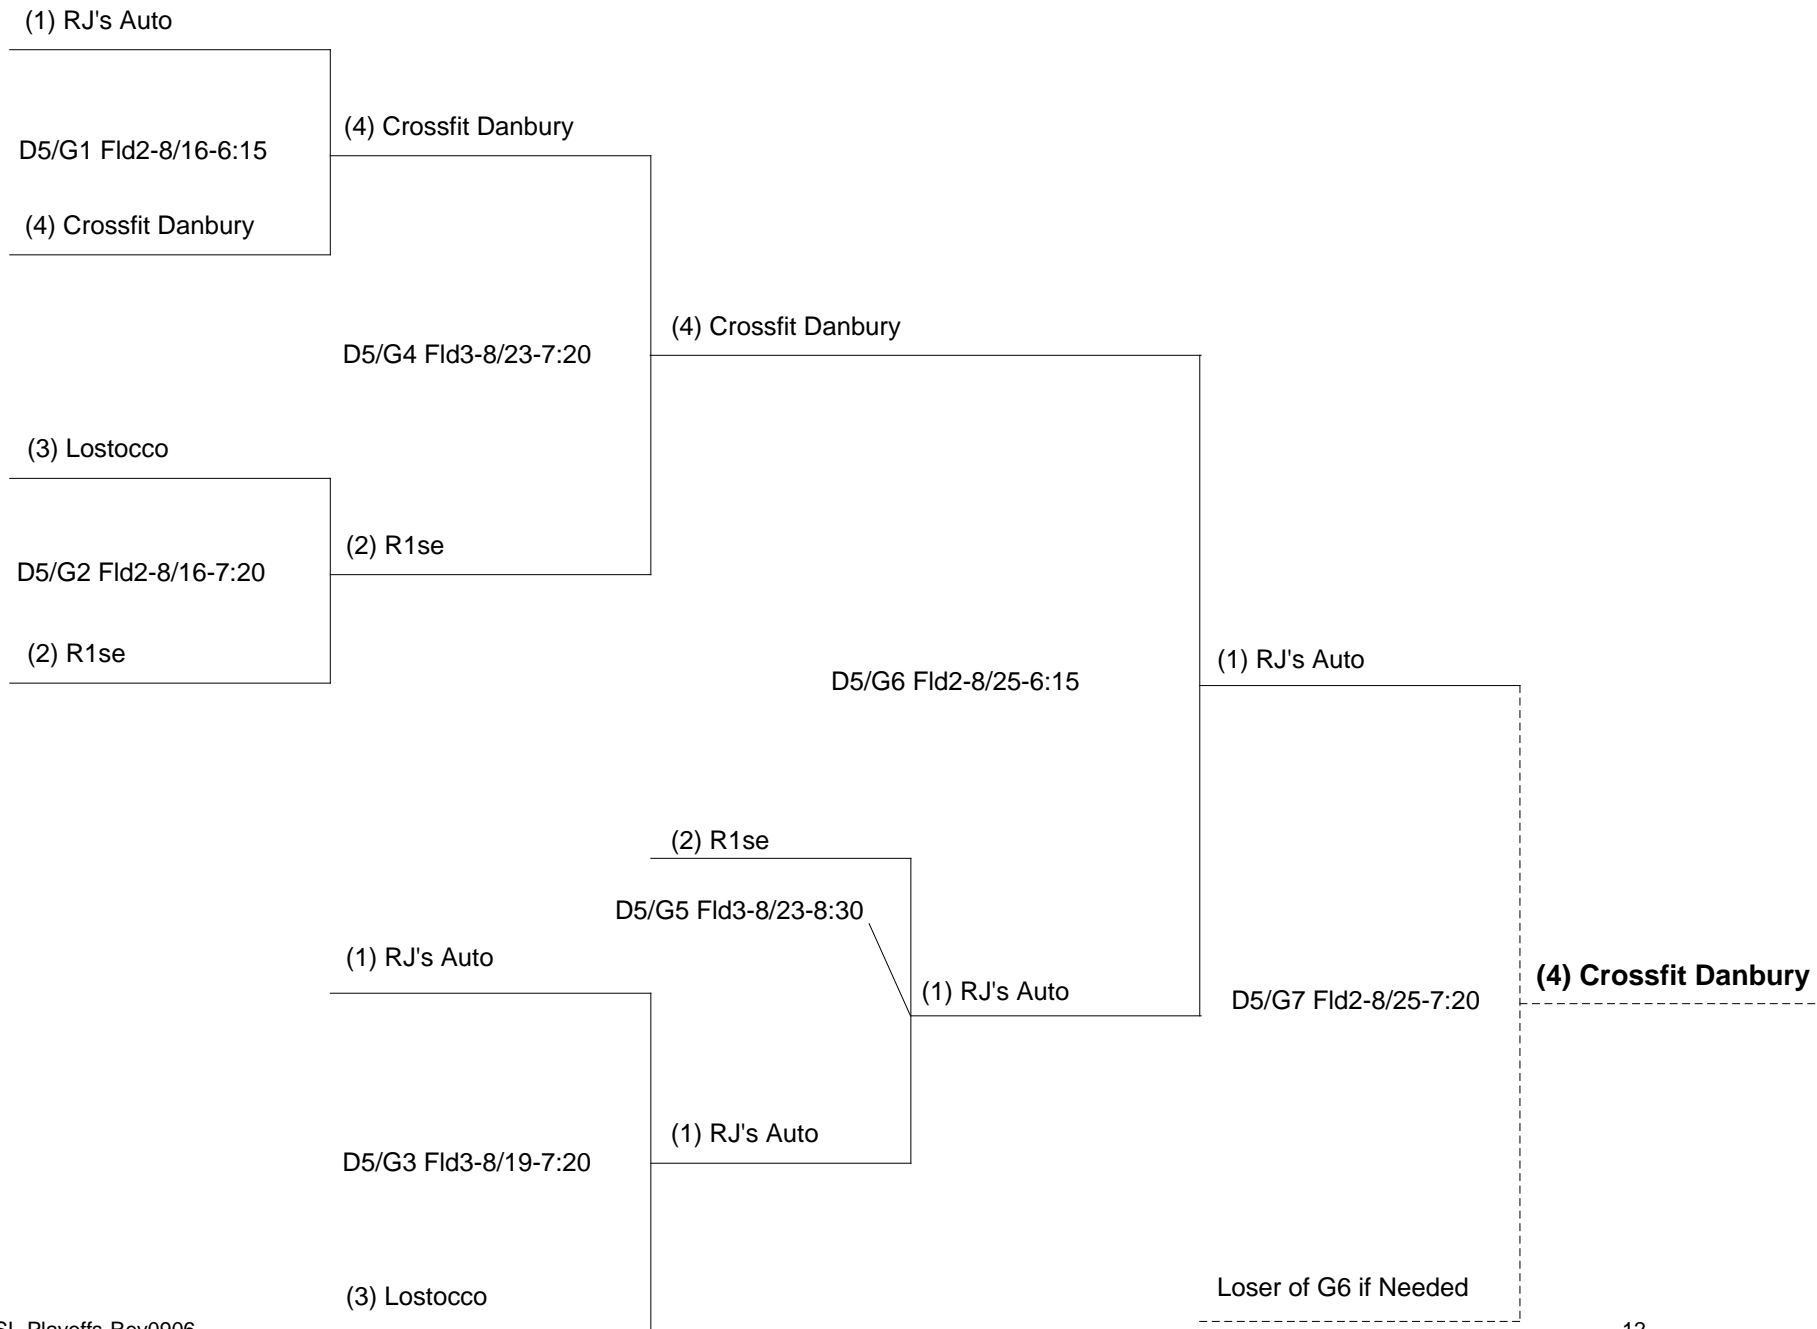

2022 Danbury Indy Playoffs

Division 5