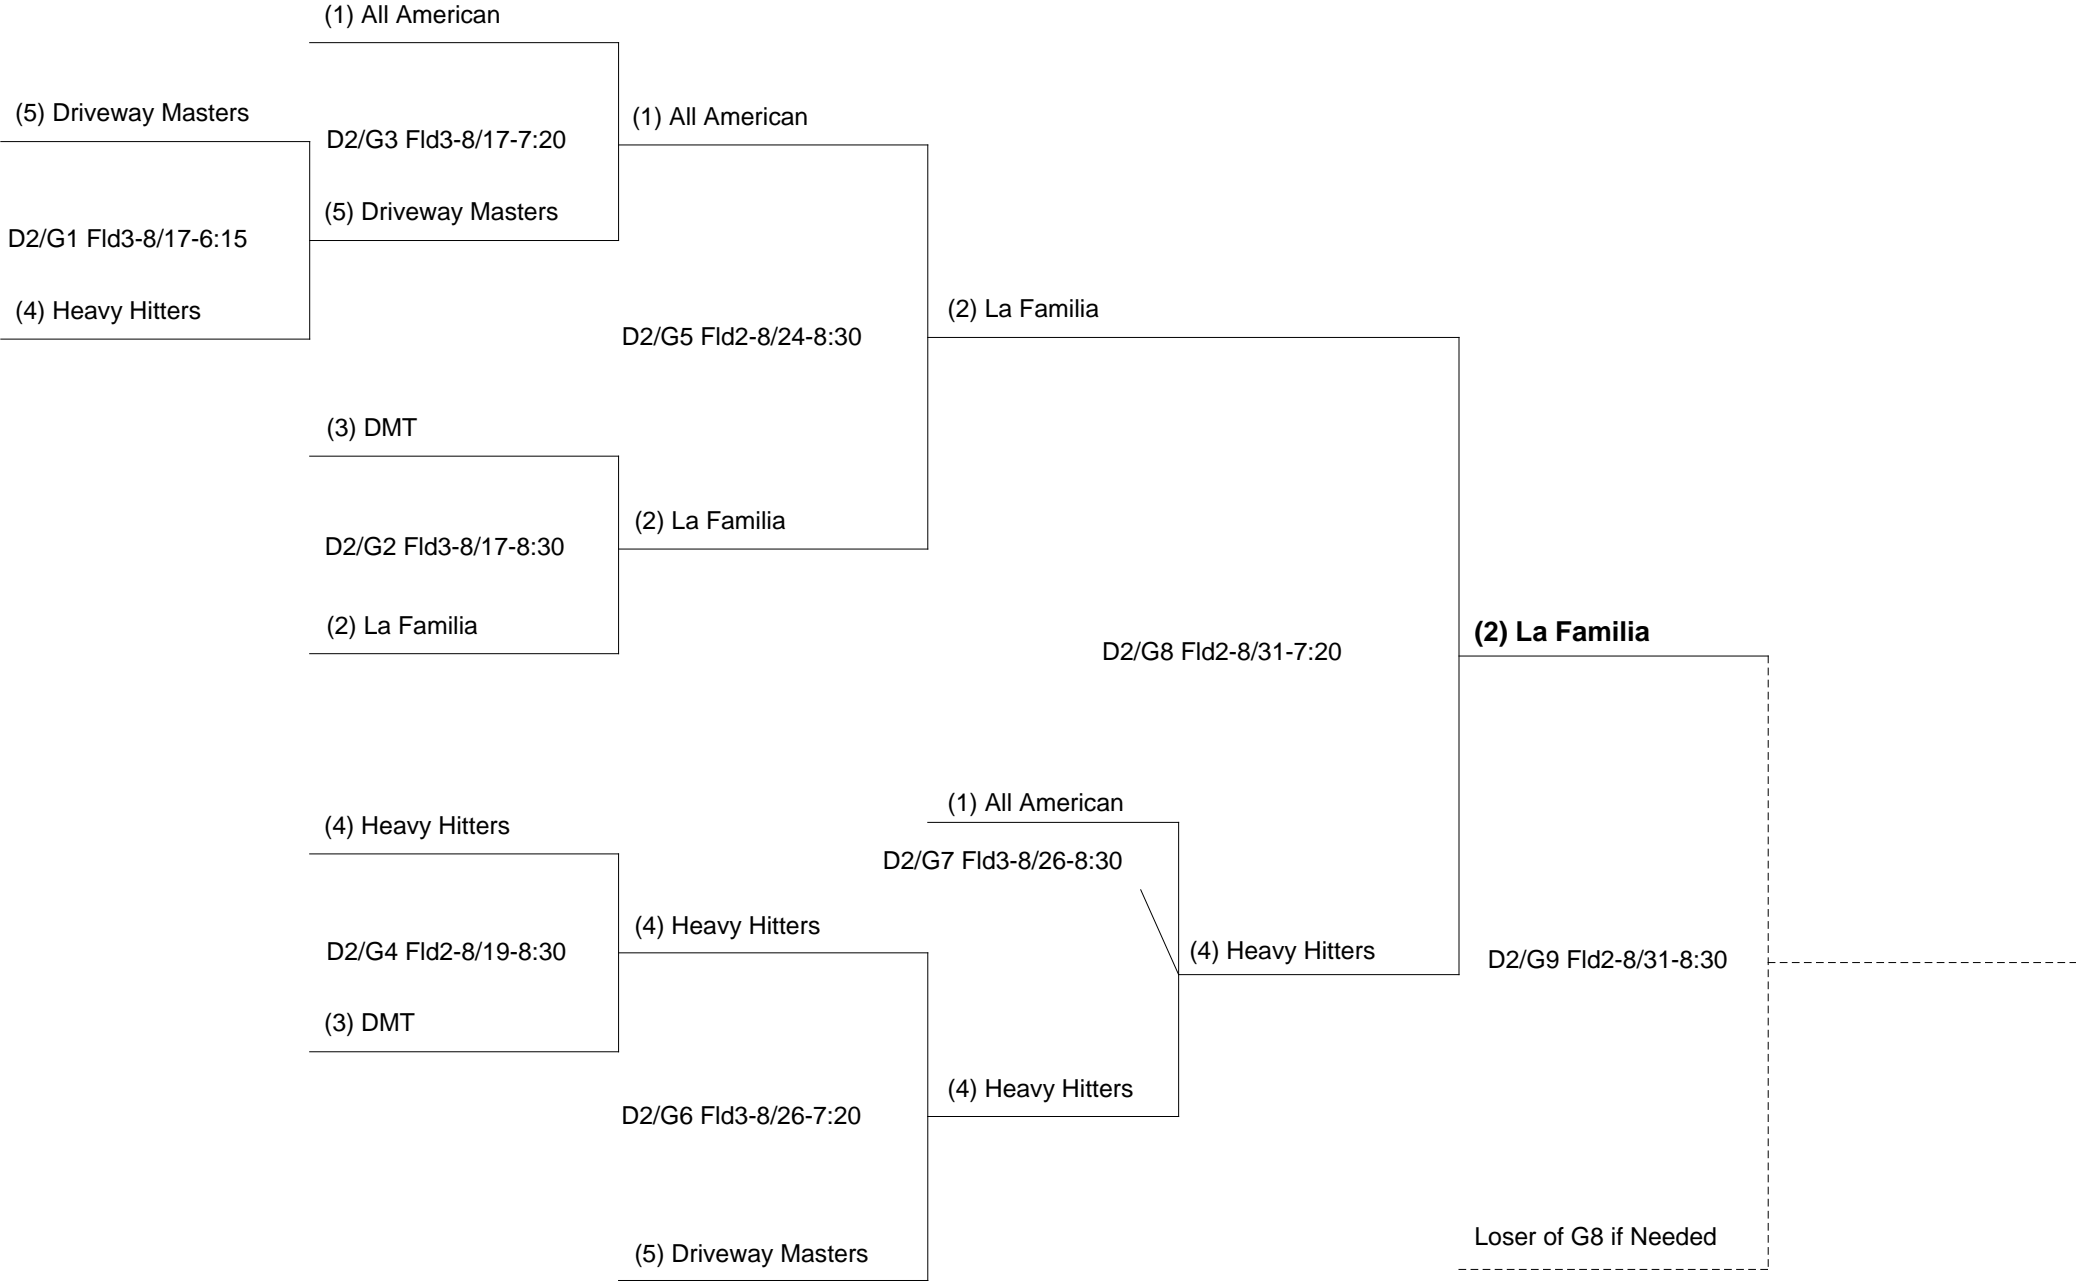

2022 Danbury Indy Playoffs

Division 2