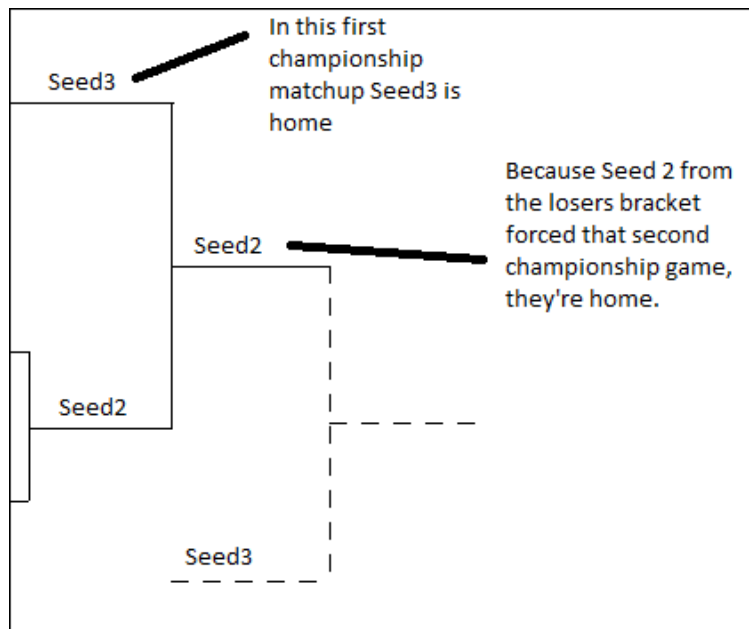

2022 DISL Playoffs

Playoffs Explained

For each Division, there will be a bracket on its own page. Each game of that Division's bracket will have a Game ID. This ID will be made up of a D#/G#. For example, the first game of Division 1, will be called D1/G1.

In the schedule/results portion of this document, the Game ID will show before the matchup or result of the matchup. For example, for D1/G1, the matchup will either say who is playing, or who played and who won, by what score.

Rainouts

Note, we will attempt to reschedule rainouts as soon as we possibly could. The idea is that we will update this document daily.

Seeding and Home/Away

The higher regular season seed will get to choose whether they would like to be Home or Away for that game. This will be the case for every matchup EXCEPT for the championship game. In that case whatever team that comes out of the WINNERS SIDE regardless of seed, will get to choose Home or Away. If the Winner's Side team loses the first championship game to the Loser's Side, then choice of Home/Away switches to the team that just won, forcing that last matchup.