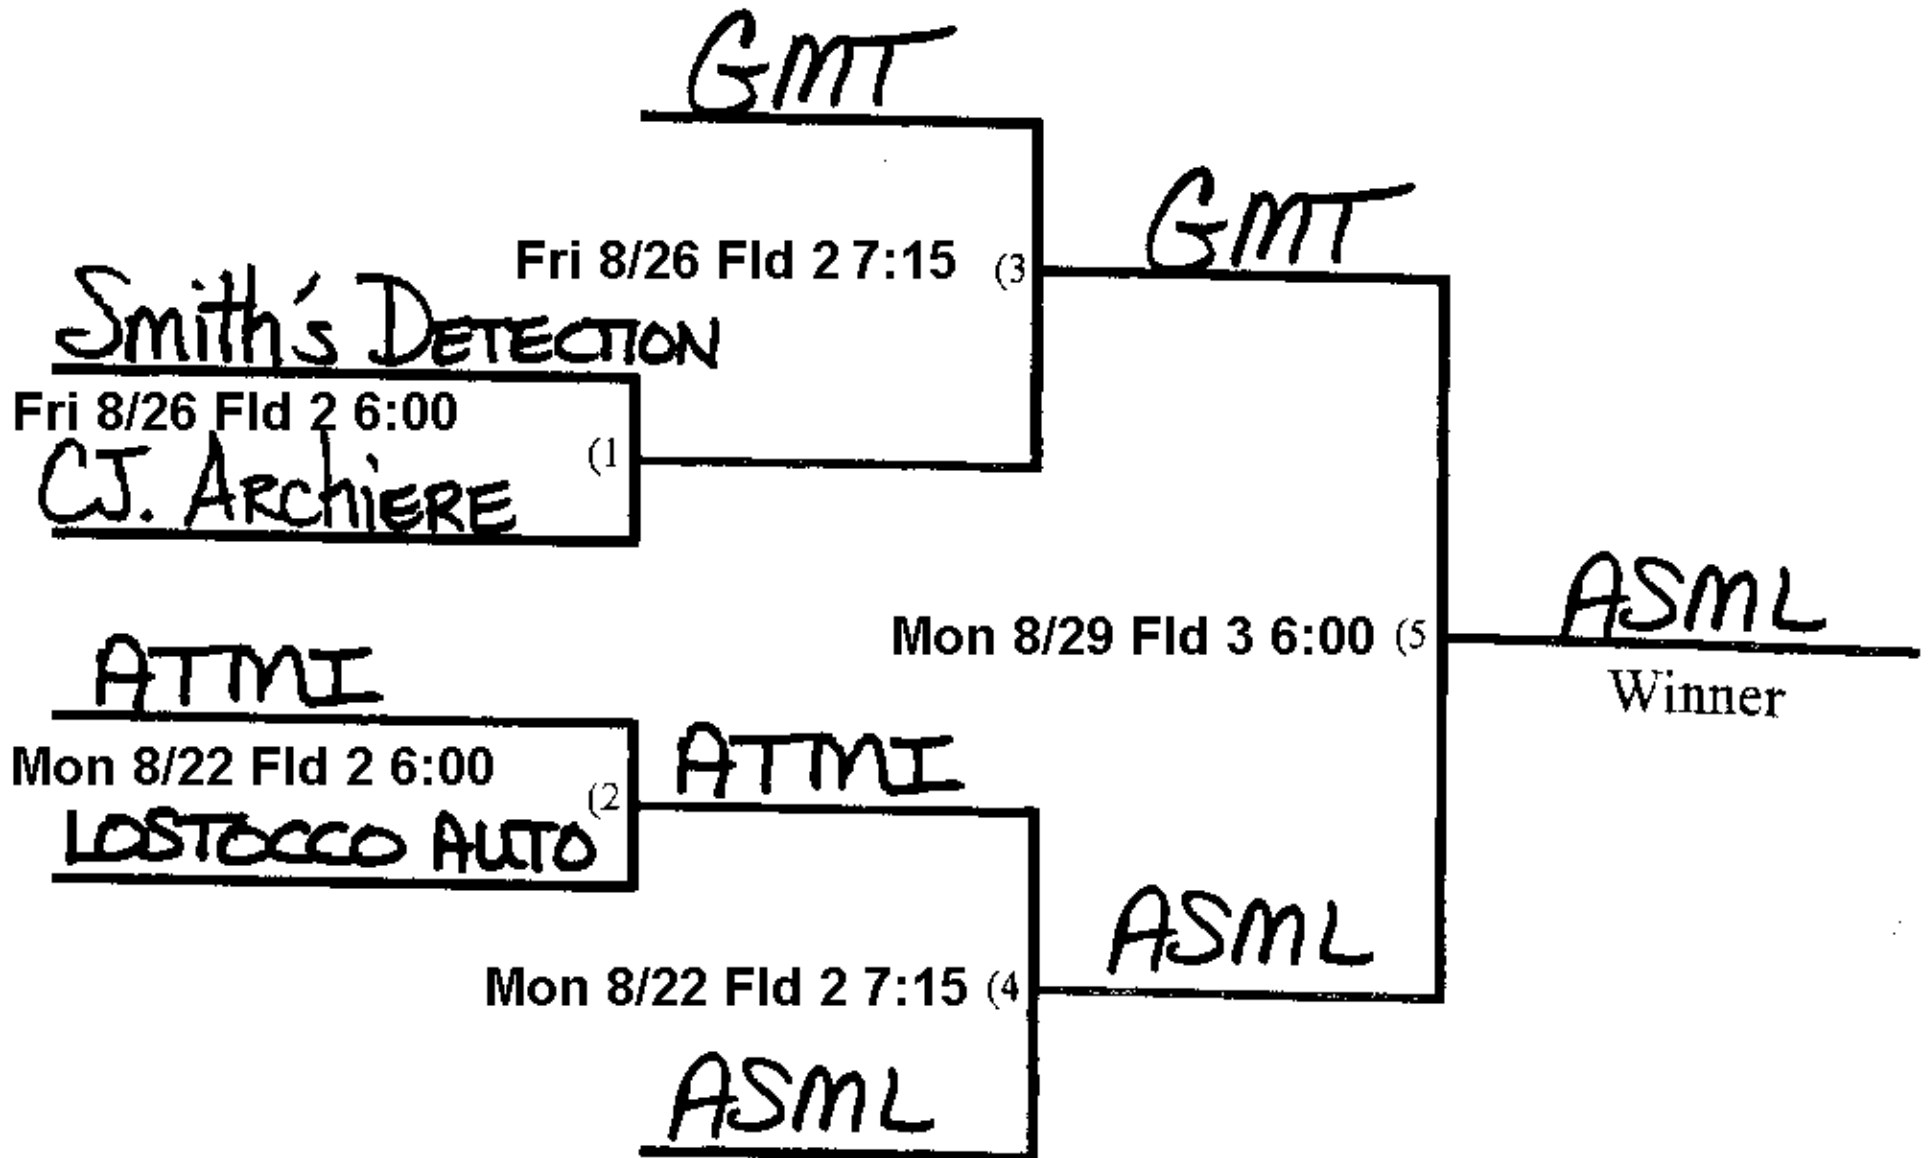

6 Team Single Elimination

CITY CONF. - SIMONS Div.