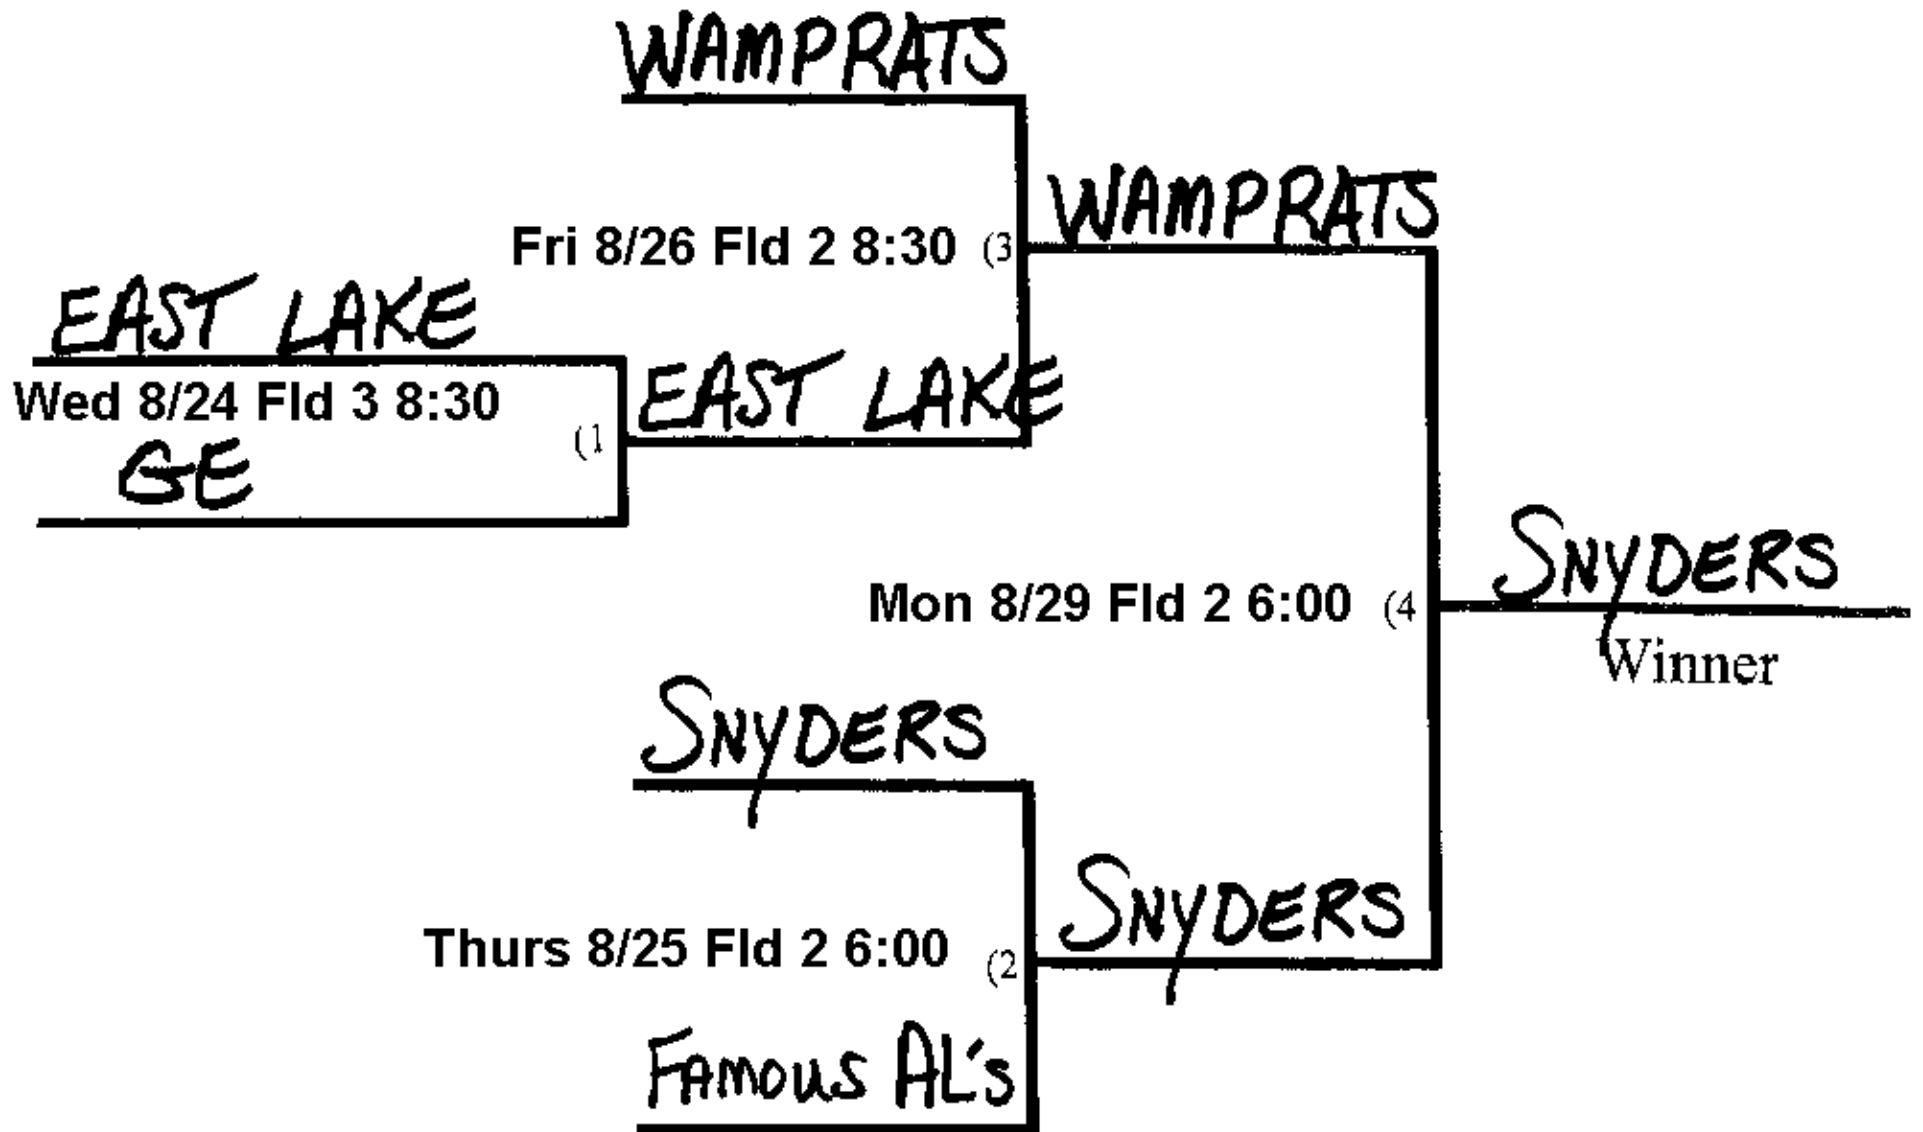

5 Team Single Elimination

NATIONAL CONF. - CHRISTI DIV.