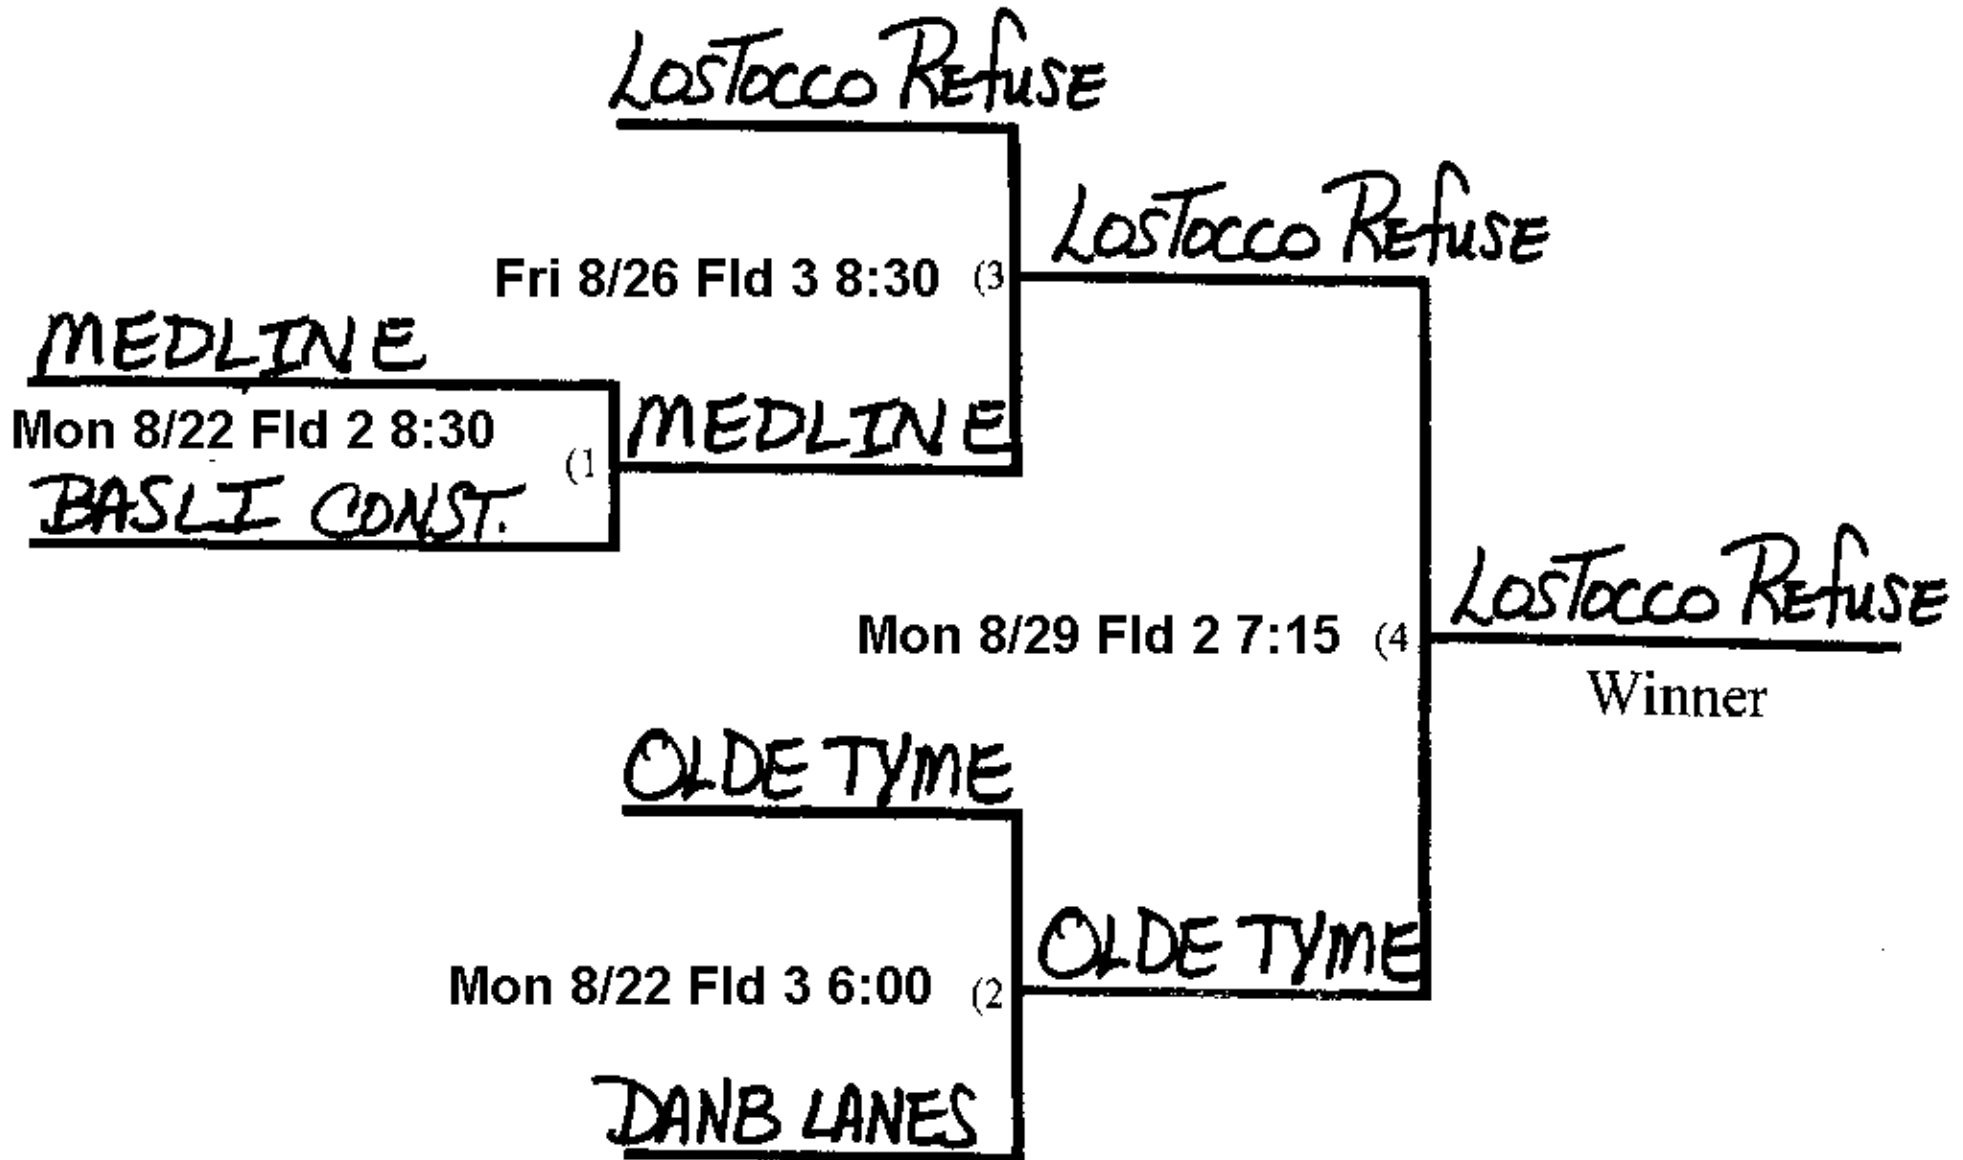

5 Team Single Elimination

ATLANTIC CONF - RIGNEY DIV.