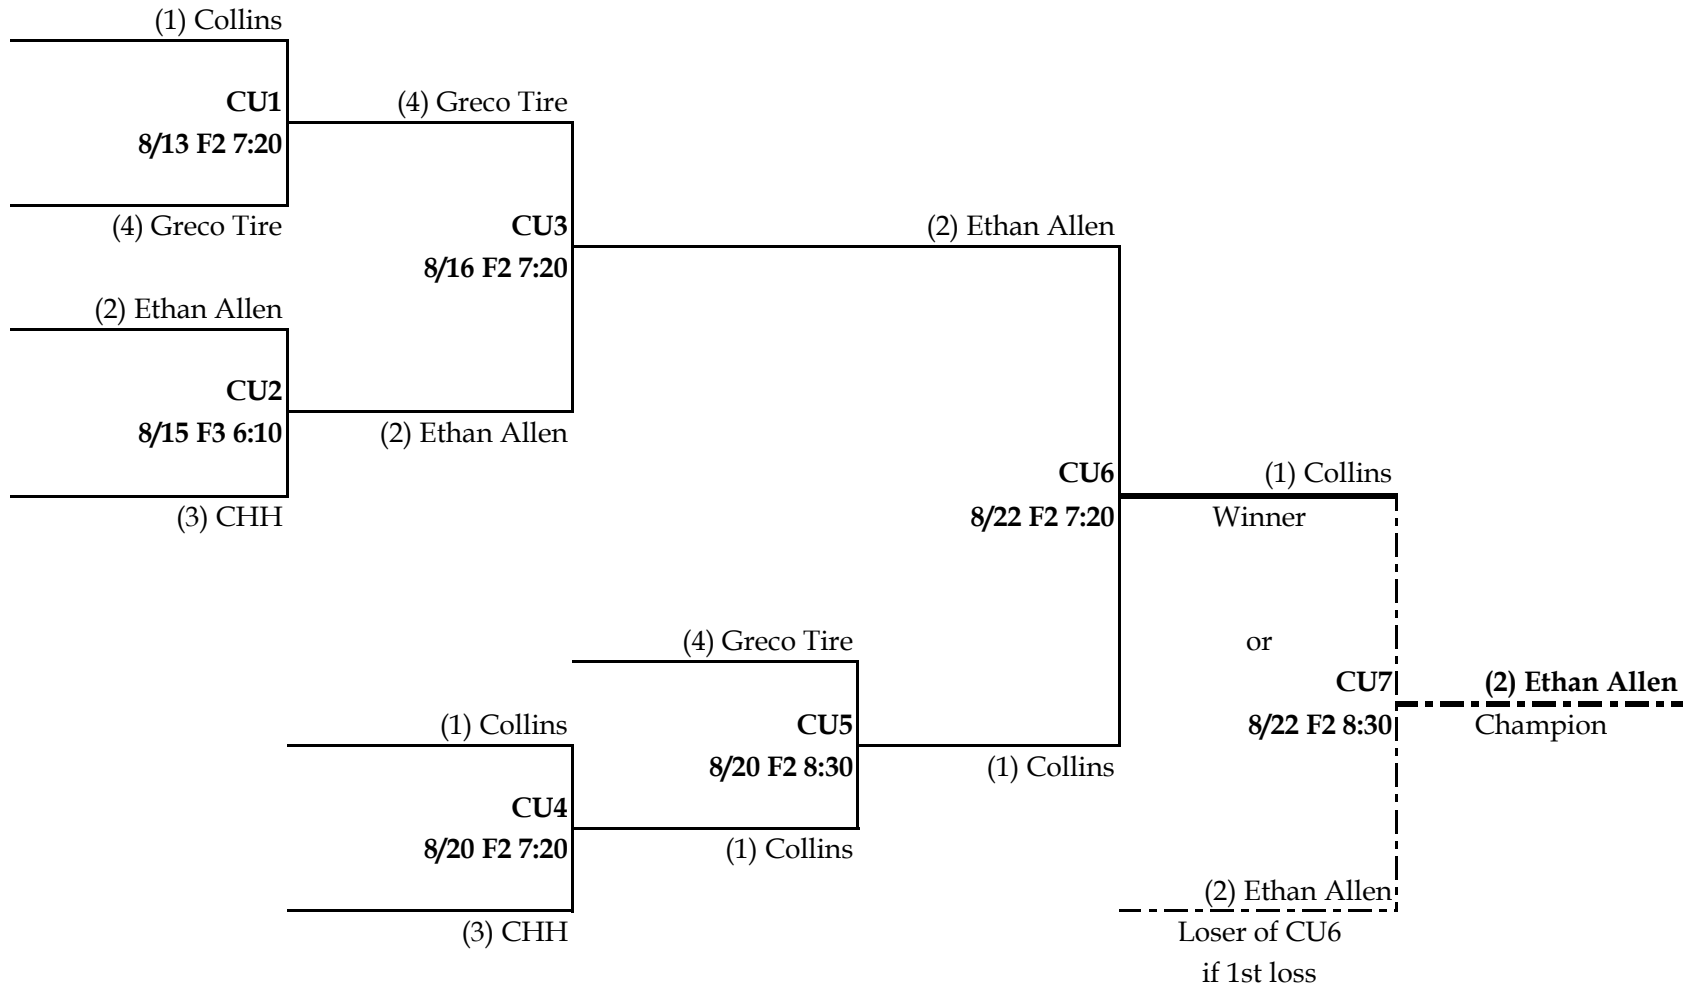

C-Up-Waterman