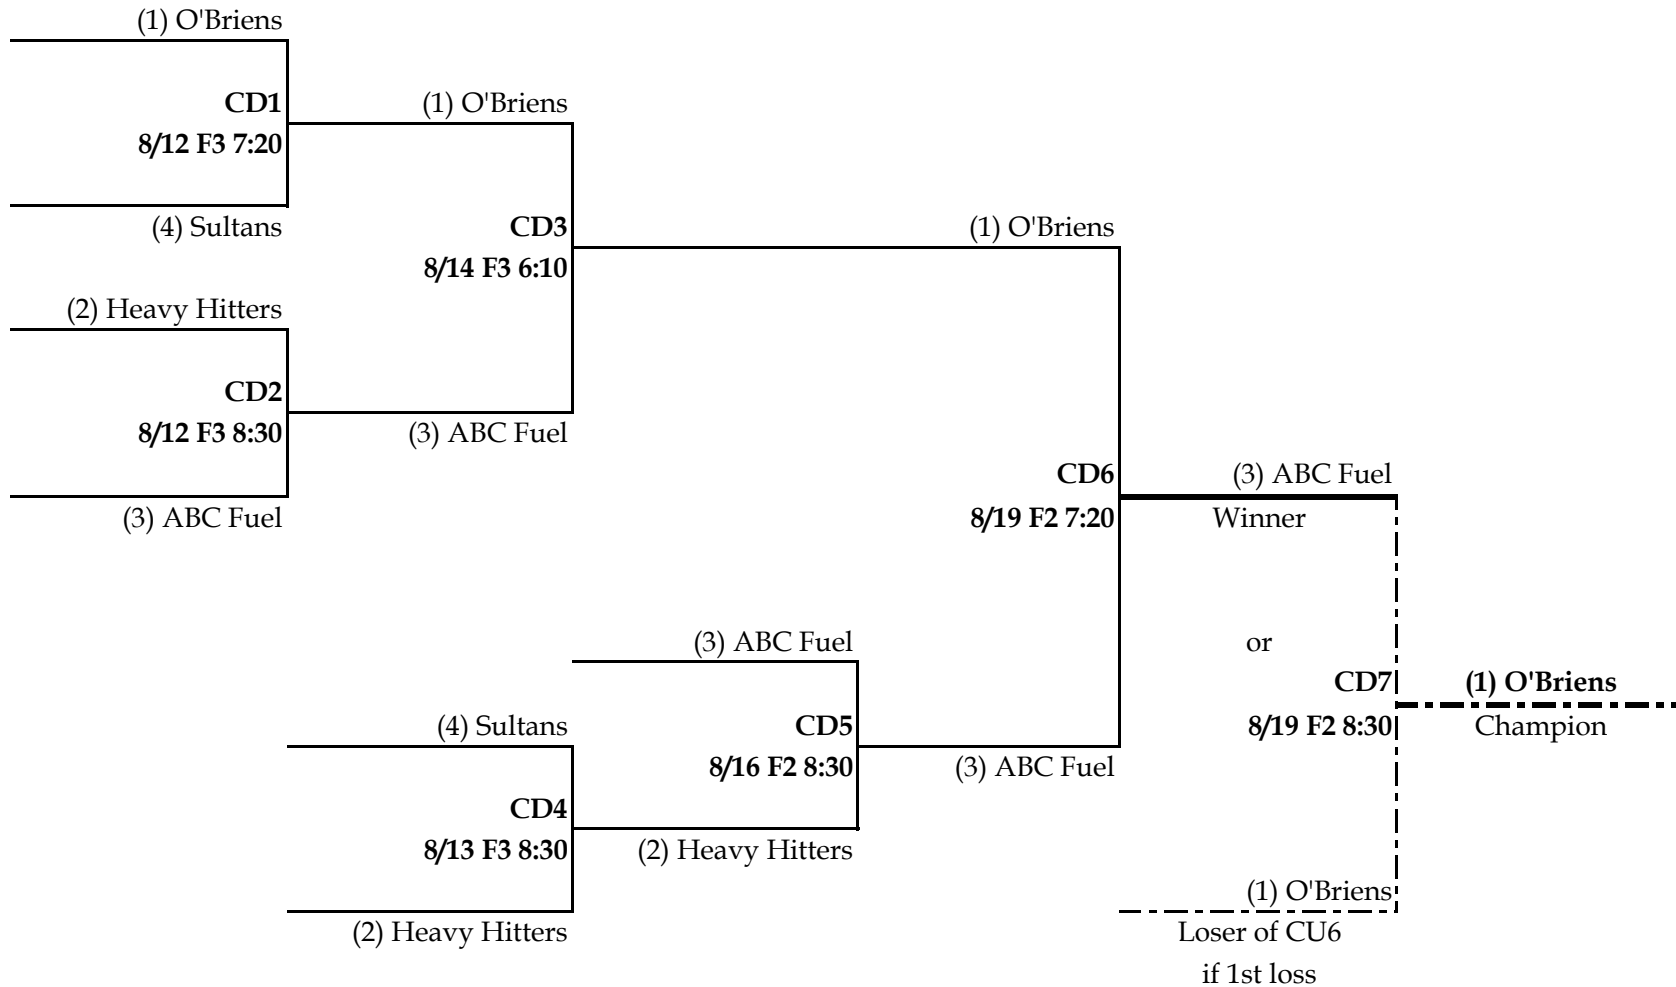

Week 18	Month		August		
Field/Time	Monday 12	Tuesday 13	Wednesday 14	Thursday 15	Friday 16
Field 2 6:10pm			4-1	DD4 25-21	
Field 2 7:20pm	DU1 15-18	CU1 7-8	3-2	DD6 23-(L)DD4	CU3 9-8
Field 2 8:30pm	DD1 26-23	DU2 17-20	2-3	DD5 26-24	CD5 12-14
Field 3 6:10pm			CD3 11-14	CU2 9-10	
Field 3 7:20pm	CD1 11-13	DD2 24-21	DD3 22-26	DU3 16-18	DU5 20-18
Field 3 8:30pm	CD2 12-14	CD4 12-13	B1 6-5	DU4 19-17	DU6 15-17
Field 4 6:10pm					
Field 4 7:20pm					
Field 4 8:30pm					

Yellow indicates regular season game

(W) = Winner Of

(L) = Loser Of

Week 19	Month		August		
Field/Time	Monday 19	Tuesday 20	Wednesday 21	Thursday 22	Friday 23
Field 2 6:10pm					
Field 2 7:20pm	CD6 11-14	CU4 7-10	A1 1-3	CU6 7-9	DU10 19-17
Field 2 8:30pm	CD7 If Needed	CU5 8-(W)CU4	A2 2-(W)A1	CU7 If Needed	DU11 If Needed
Field 3 6:10pm					
Field 3 7:20pm	DD7 22-21	DU7 16-19	B2 4-6	DU8 17-18	DD10 22-23
Field 3 8:30pm	DD8 26-23	DD9 21-23	B3 5-(L)B2	DU9 16-(W)DU8	DD11 If Needed
Field 4 6:10pm					
Field 4 7:20pm					
Field 4 8:30pm					

Week 20	Month		August		
Field/Time	Monday 26	Tuesday 27	Wednesday 28	Thursday 29	Friday 30
Field 2 6:10pm			A3 2-3		
Field 2 7:20pm			A4 1-W(A3)		
Field 2 8:30pm			A5 If Needed		
Field 3 6:10pm					
Field 3 7:20pm			B4 4-6		
Field 3 8:30pm			B5 If Needed		
Field 4 6:10pm					
Field 4 7:20pm					
Field 4 8:30pm					

A-Moose

B-Dennis

C-Up-Waterman

C-Down-Bartholomew

D-Up-Trudel

D-Down-DeJulia