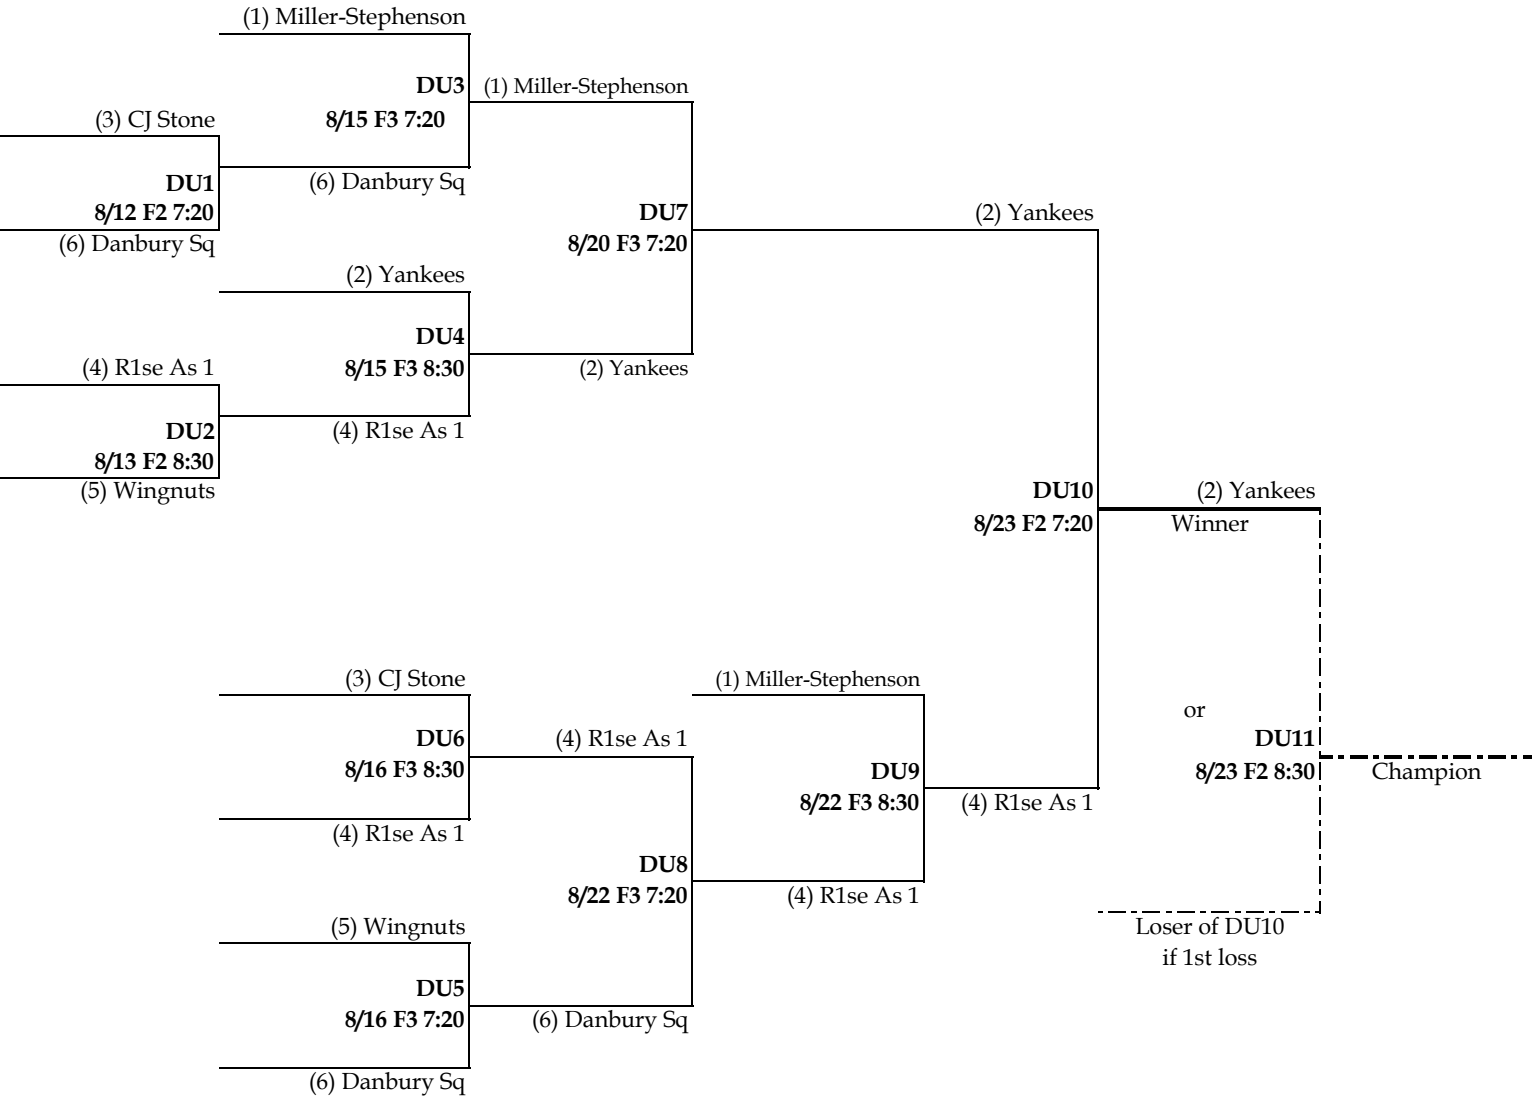

Week 18	Month		August		
Field/Time	Monday 12	Tuesday 13	Wednesday 14	Thursday 15	Friday 16
Field 2 6:10pm			4-1	DD4 25-21	
Field 2 7:20pm	DU1 15-18	CU1 7-8	3-2	DD6 23-(L)DD4	CU3 9-8
Field 2 8:30pm	DD1 26-23	DU2 17-20	2-3	DD5 26-24	CD5 12-14
Field 3 6:10pm			CD3 11-14	CU2 9-10	
Field 3 7:20pm	CD1 11-13	DD2 24-21	DD3 22-26	DU3 16-18	DU5 20-18
Field 3 8:30pm	CD2 12-14	CD4 12-13	B1 6-5	DU4 19-17	DU6 15-17
Field 4 6:10pm					
Field 4 7:20pm					
Field 4 8:30pm					

Yellow indicates regular season game

(W) = Winner Of

(L) = Loser Of

Week 19	Month		August		
Field/Time	Monday 19	Tuesday 20	Wednesday 21	Thursday 22	Friday 23
Field 2 6:10pm					
Field 2 7:20pm	CD6 11-14	CU4 7-10	A1 1-3	CU6 7-9	DU10 19-17
Field 2 8:30pm	CD7 If Needed	CU5 8-(W)CU4	A2 2-(W)A1	CU7 If Needed	DU11 If Needed
Field 3 6:10pm					
Field 3 7:20pm	DD7 22-21	DU7 16-19	B2 4-6	DU8 17-18	DD10 22-23
Field 3 8:30pm	DD8 26-23	DD9 21-23	B3 5-(L)B2	DU9 16-(W)DU8	DD11 If Needed
Field 4 6:10pm					
Field 4 7:20pm					
Field 4 8:30pm					

A-Moose

B-Dennis

C-Up-Waterman

C-Down-Bartholomew

D-Up-Trudel

D-Down-DeJulia